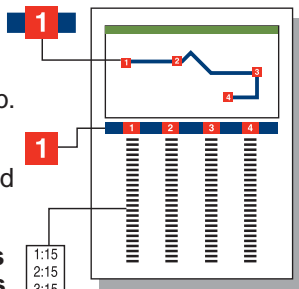

**From Skidmore College
To Saratoga Gaming & Raceway**

5	4	3	2	6	3	5	1
Skidmore College	Embury Apts.	Broadway & Church	Spring & Putnam	Caroline & Henry	Broadway & Lake	Skidmore College	Saratoga Gaming & Raceway

MONDAY – SATURDAY (cont)

730p	734p	741p	745p	.....	.....	.....	755p
800p	804p	811p	815p	.....	.....	.....	825p
830p	834p	841p	845p	.....	.....	.....	855p
900p	904p	911p	915p	.....	.....	.....	925p
930p	.....	937p	941p	943p	945p	954p	.....
1000p	.....	1007p	1011p	1013p	1015p	1024p	.....
1030p	.....	1037p	1041p	1043p	1045p	1054p	.....
1100p	.....	1107p	1111p	1113p	1115p	1124p	.....
1130p	.....	1137p	1141p	1143p	1145p	1154p	.....
1200a	.....	1207a	1211a	1213a	1215a	1224a	.....

**Thursday, Friday and Saturday additional trips
(These trips do not run when Skidmore College is not in session)**

1230a	.....	1237a	1241a	1243a	1245a	1254a	.....
100a	.....	107a	111a	113a	115a	124a	.....
130a	.....	137a	141a	143a	145a	154a	.....
200a	.....	207a	211a	213a	215a	224a	.....
230a	.....	237a	241a	243a	245a	254a	.....
300a	.....	307a	311a	313a	315a	324a	.....
330a	.....	337a	341a	343a	345a	354a	.....
400a	.....	407a	411a	413a	415a	424a	.....

INSTRUCTIONS

The bus stops here at listed times. Look for the matching symbol below the map.

The bus stops at each of the times listed below the symbol.

The timetable shows **WHEN the bus stops.** Times are approximate and depend upon traffic and weather conditions. Arrive at the bus stop 2-3 minutes early to avoid missing the bus.

FARE INFORMATION

Fares (U.S. coins and $1-dollar bills are accepted; fare boxes do not make change)

Base Fare*	$1.50
Senior/Disabled Fare**	75¢
Day Card	$4.00
Swiper	$55 (5-day) and $65 (7-day)
Half Fare Swiper	$27.50 (5-day) and $32.50 (7-day)

*Children 46" and under ride free when accompanied by a fare paying adult. The limit is three children per adult.

Citizens age 65 and over, disabled individuals, Medicare card and CDTA half-fare ID cardholders are entitled to ride for **half-fare on CDTA's fixed route service.

CDTA's policy is to be fully compliant with Title VI of the 1964 Civil Rights Act, which states that no one shall be excluded from participation in, denied the benefits of or discriminated against due to race, color, or national origin. Members of the public may request information on this policy or file a Title VI complaint thru CDTA's website @ www.cdta.org or by calling 518-482-8822.

(Monday - Saturday continued next column)

©2012, CDTA